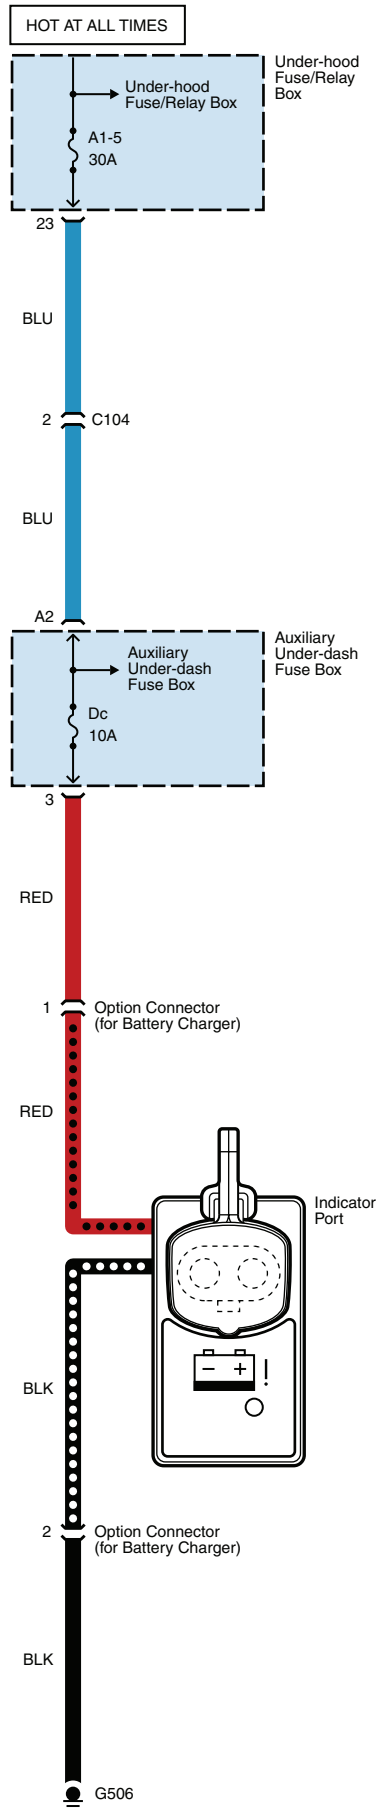

# Battery Charger

NOTE: Wires that look like this  are part of the Acura Accessory harness installed between factory harness connectors/components sockets.

# Battery Charger

---

## Option Connector (for Battery Charger)

1. \*: Male – RED  
Female – RED  
(+B CHARGER)
2. \*: Male – BLK  
Female – BLK  
(GND)

\* = Connector Installed by Acura Accessory